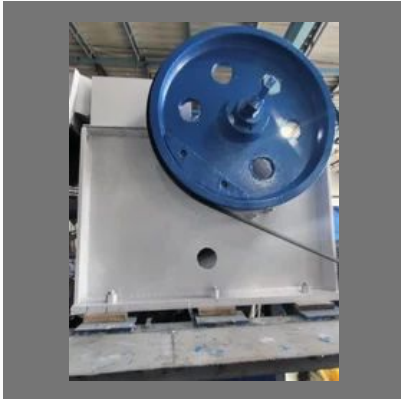

STONE CRUSHER

Semi Automatic Stone
Crusher

Mobile Stone Crusher
Machine

Stone Crusher Machine

42x08 Stone Crusher Machine

JAW CRUSHER

30"x20" Single Toggle Jaw
Crusher

Jaw Crusher Machine