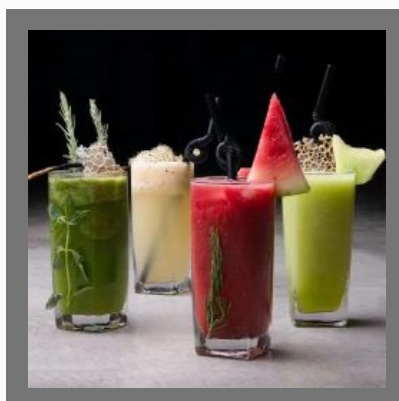

Flavours for Beverage Industry

Ghatt Mango Flavours

FRUIT Beer Soft Drink Concentrate Flavour

SOFT DRINK Flavour Emulsions

OTHER PRODUCTS:

Ghatt Mango-F Flavour

Soft Drink Concentrate
Flavours

Lychee Soft Drink Flavour