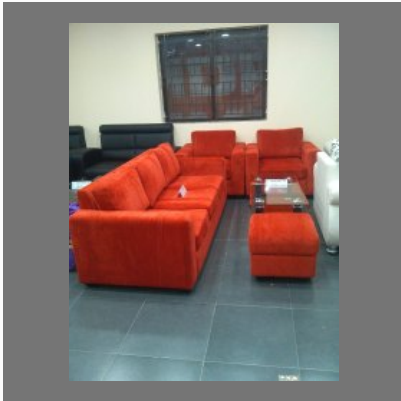

Our Product Range

Wooden Designer Bed

King Size Bed

Upholstered Bed

Wooden bed

CORNER SOFA SETS

Our Product Range

5 Seater Corner Sofa Set

Living Room Corner Sofa Set

L Shape Corner Sofa Sets

4 Seater Corner Sofa Set

BUNK BED

Kids Bunk Bed

Double Bunk Bed

Bunk Bed

bunker bed

Queen Size Bed

Grey Corner Sofa Sets

Bunker Bed

OTHER PRODUCTS:

Sofa set

L type sofa cum bed with storage

Living Room Sofa Set

L Shape Sofa Set