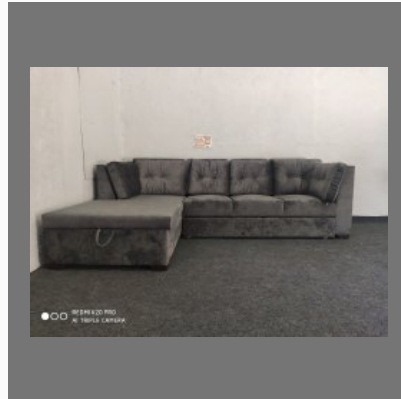

Living Room Corner Sofa Set

L Shape Corner Sofa Sets

4 Seater Corner Sofa Set

BUNK BED

Kids Bunk Bed

Double Bunk Bed

Bunk Bed

bunker bed

SOFA SET

Wooden Sofa Set

Fabric Sofa Set

5 Seater Fabric Sofa Set

Sofa Set

L SHAPE SOFA SET AND SOFA CUM BED

L Shape Sofa Cum Bed With Storage

L Shape Sofa Cum Bed With Storage

L Shape Sofa Cum Bed With Storage

L Shape Sofa Cum Bed With Storage

FOAM SOFA CUM BED

Foam Sofa Cum Bed

Fabric Sofa Cum Bed 2
Folding

Sofa cum bed

OTHER PRODUCTS:

Stylish Wooden Sofa Cum Bed