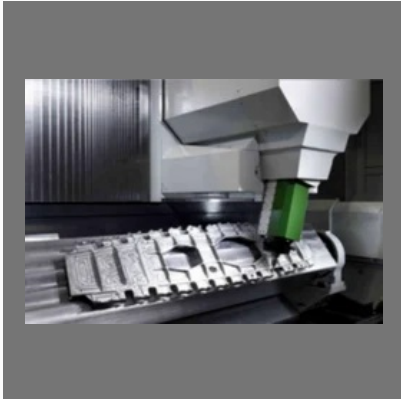

AEROSPACE COMPONENTS

Aerospace Machine Tools