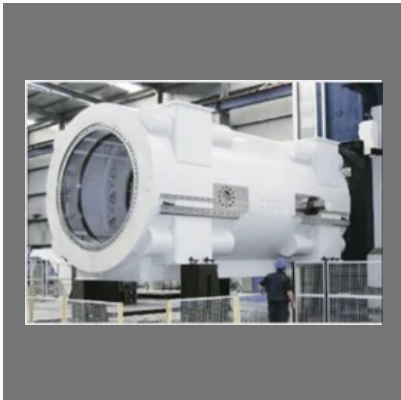

Energy Machine Tools