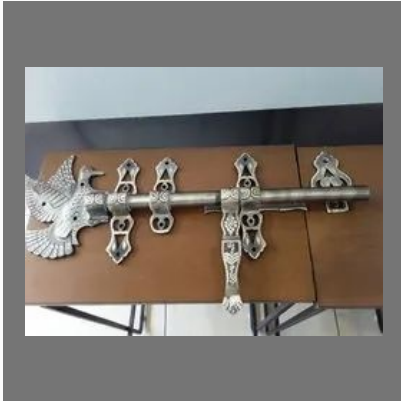

Rope Hand Rail- Wood, Mild Steel And Stainless Steel

Stainless steel hand rail/
bridge hand rail/ barricade
hand rail/ entrance hand rail

Hand Rail- Mild Steel, Wood
And Stainless Steel

Rope Hand Rail-Wood, Mild
Steel And Stainless Steel

HANDRAILS

Our Product Range

Wall mounting handrail

Fire Rated Handrail

Modular Ramp Handrails

Bend Glass and Stainless Steel handrails / Spiral Handrails

KITCHEN HOBS

Our Product Range

Hafele IVA 538.02.812

Hafele Aura 538.06.007

Hafele ORO 538.06.058 Hobs

Hafele Oro 538.06.038 Hobs

ROSE HANDLE

Main Door Handle

DOOR HANDLE AXOORSS

Wooden Door Handle