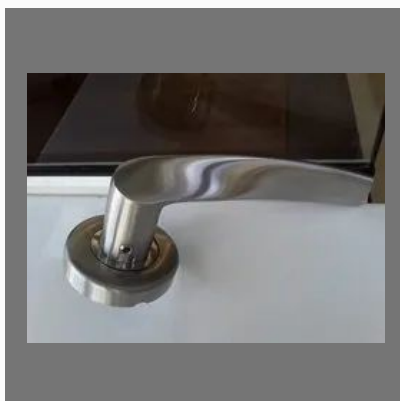

DOOR HANDLE CLAORSS