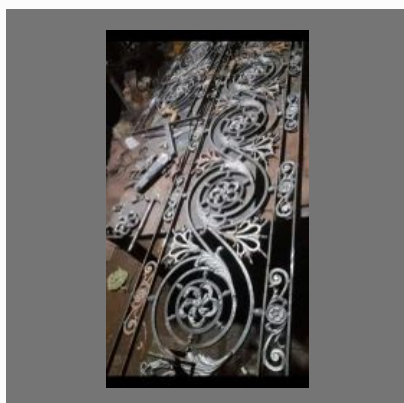

Balcony Grill Design