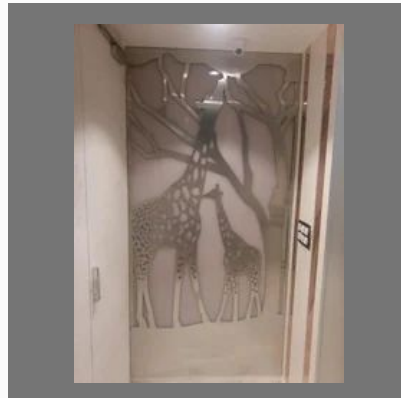

## DESIGNER DOOR

Stainless Steel Designer Gate

Wrought Iron Gates

Automatic Swing Gate In  
Stainless Steel and Wood

Stainless Steel CNC Laser  
Cutting Gate