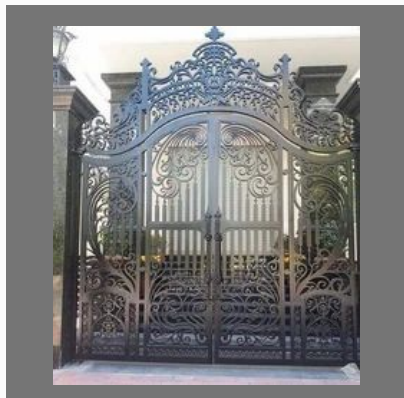

OTHER PRODUCTS:

wrought iron main gate