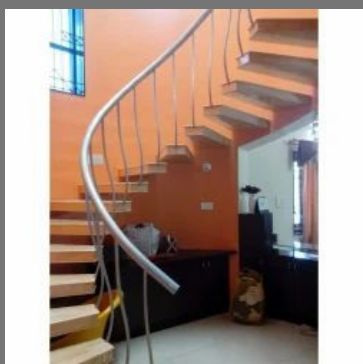

## OTHER PRODUCTS:

Dudai Golden Wrought Iron Railing

Royal Cast Iron Big Gate

SS Plain Staircase Railing

Spiral Staircase With Designer Railing