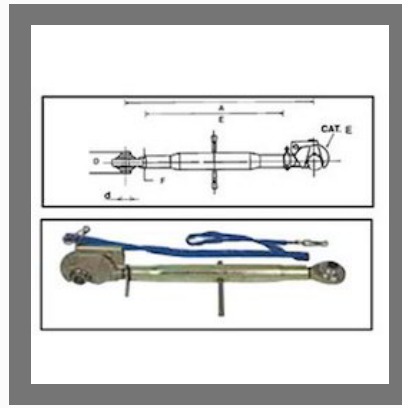

IFPL

Ishmeet Forgings Private Limited

<https://www.indiamart.com/ishmeet-forgings-private-limited/>

ISHMEET FORGINGS INDUSTRIAL MACHINES PARTS

Our Prod

Gear Component

Top Links Assembly

Standard Top - Links Zink Plated

Coupling

OTHER PRODUCTS:

Auto Parts

Tractor Top Link Assembly

Tractor Parts

Machine Spares

OTHER PRODUCTS:

Hardware And Engineering Spares