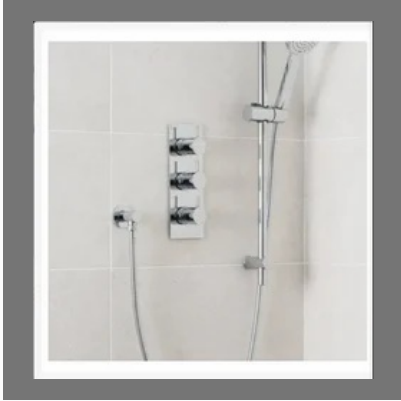

Jay Laxmi Hardware

<https://www.indiamart.com/jaylaxmi-hardware-electrical/>

TABLE FAN

Products

Table Fan

Baja Fan

Fan

SHOWER PANEL

Stainless Steel Shower Panel

Wall Mounted Stainless Steel

Products & Services

Shower Panel

Stainless Steel Exposed
Shower Panel

Polished Shower Panel

OTHER PRODUCTS:

Wall Mounted Shower Panel