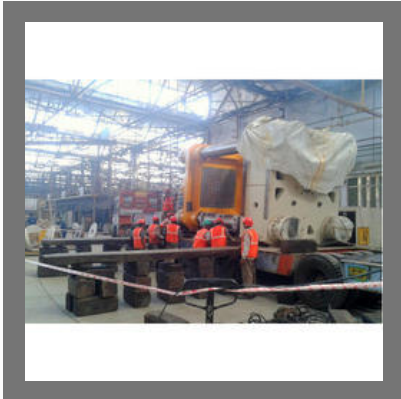

LOADING UNLOADING SERVICE

Industrial Loading Unloading Service