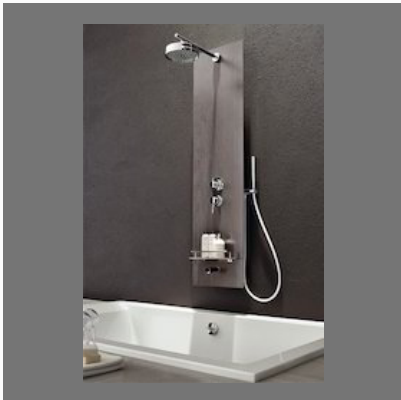

Bend Shower

Wall Mount Shower Arm

Overhead Shower

Jaquar Overhead Shower

CERAMIC WASHBASINS

Half Pedestal Washbasin

Jaquar Table Top Basin

One Tap Hole Ceramic Washbasin

Counter Washbasin

BATHROOM TUBS

Square Bathtub

Modern Bathtub

Bathroom Tub

Luxury Modern Bathtub

BATHROOM TAPS

Quarter Turn Tap

Bib Cock Tap

Single Lever Basin Mixer

Jaquar Tap

SHOWER PANELS

Glass Shower Panel

Shower Screen Panel

Multifunction Shower Panel

Shower Panel