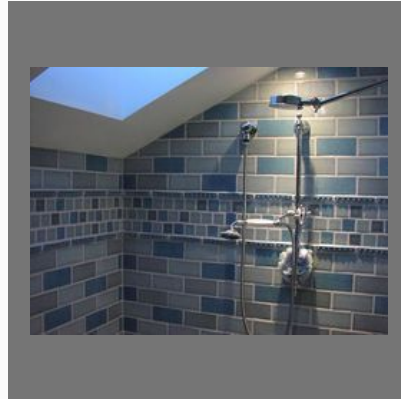

Ceramic Bathroom Wall Tile