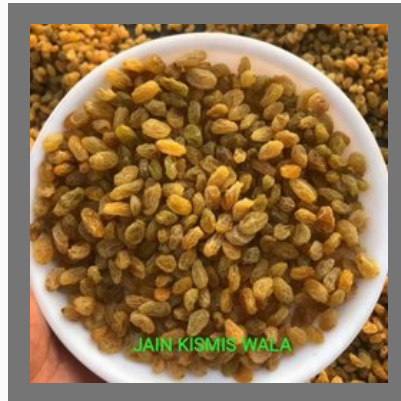

For more information, please visit

<https://www.indiamart.com/jbexports-rajasthan/profile.html>

CASHEW NUTS

W 320 Benin Cashew Nuts

WW 320 Cashew Nuts

Jain Kaju Wala Cashew Nuts

Roasted & Flavored Cashew Nuts

OTHER PRODUCTS:

W 400 Benin Cashew Nuts

Natural Raisins

Jain Kismis Wala Golden Natural Raisins

Plastic Food Container

OTHER PRODUCTS:

JAIN KISMIS

dry fruit fancy plate