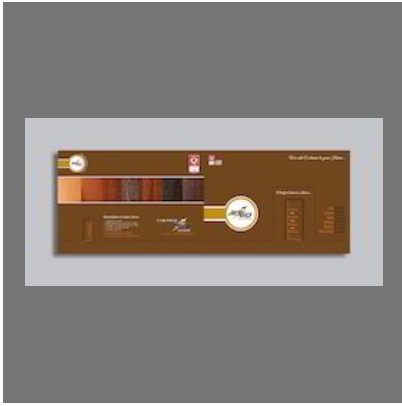

# Woodline Interior & RB Designs

<https://www.indiamart.com/jetgo-door-laminates/>

**OTHER PRODUCTS**

Products

Door

Membrane And Laminated Carving Doors

Laminated Metal Doors

Laminated Door