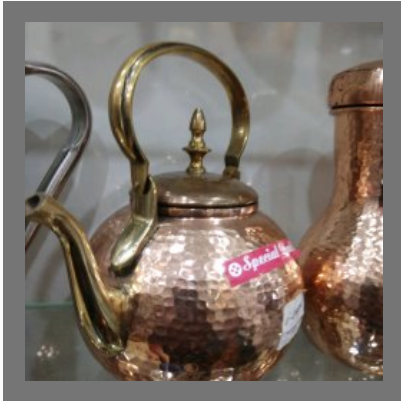

Copper Glass

Copper Water Bottle

OTHER PRODUCTS:

Copper Water Jugs

Copper Pot

Copper Kettles

Copper Bottle

OTHER PRODUCTS:

Designer Copper Pot

Copper Drum

Silver Jugs

Copper Bottle

OTHER PRODUCTS:

Copper Glass

Bottle

Sipper