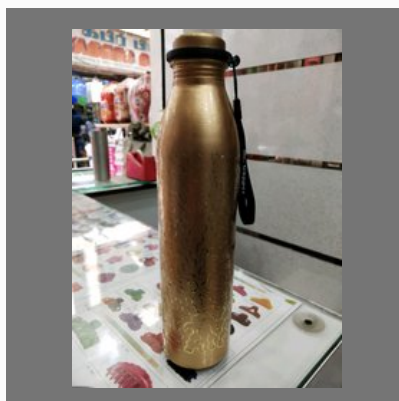

Designer Copper Pot

Copper Drum

Silver Jugs

Copper Bottle

OTHER PRODUCTS:

Copper Glass

Bottle

Sipper