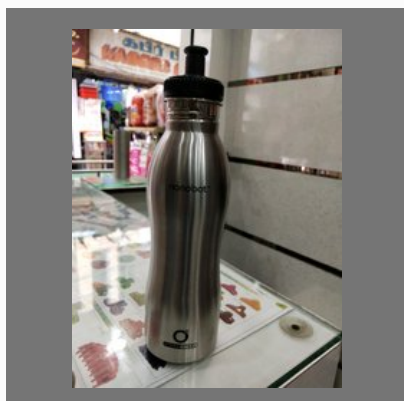

Designer Copper Pot

Copper Drum

Silver Jugs

Copper Bottle

OTHER PRODUCTS:

Copper Glass

Bottle

Sipper