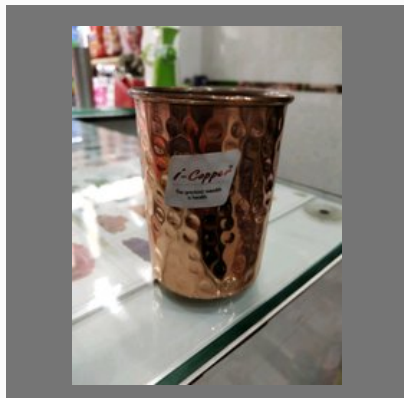

Designer Copper Pot

Copper Drum

Silver Jugs

Copper Bottle

OTHER PRODUCTS:

Copper Glass

Bottle

Sipper

Gold Design Copper Bottle

OTHER PRODUCTS:

Silver Bottle

Pink Copper Bottle

Copper Jug

Steel Bottle

OTHER PRODUCTS:

Coffee Mug

Eye Shadow

Lip Stick

Face Foundation

OTHER PRODUCTS:

Perfume

Nail Polish

Hair Clip

Necklace Sets