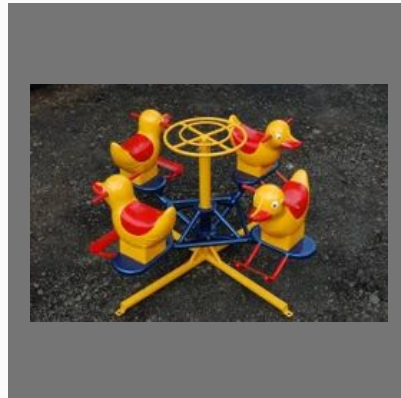

# DUSTBINS

FRP Dustbin - Rabbit

FRP Dustbin - Large (With Stand)

FRP Dustbin - Joker

FRP Dustbin - One Eyed Joker

# MERRY GO ROUND

Merry Go Round - Platform

Merry Go Round - 4 Seater

Merry Go Round - Multi

Merry Go Round - 4 Seater - Duck (Medium)