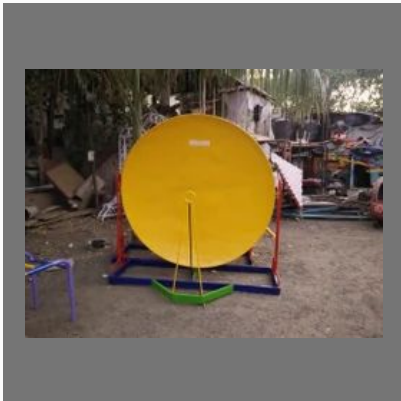

# SWINGS

Indoor Swing - Single Seater

Baby Cradle

Indoor Jhula

Swing - 2 Seater (Golden Black)

# SCIENCE PARK

Parabolic Voice Reflector

Anti Gravity Cone

Off-Center See Saw

Spiral Ball Path