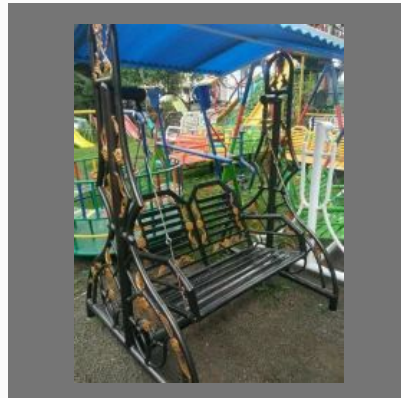

## FRP SLIDES

FRP Slide - Giraffe

FRP Slide - Sitting Elephant

FRP Slide - Standing Elephant

FRP Slide Dinosaur

# SWINGS

Indoor Swing - Single Seater

Baby Cradle

Indoor Jhula

Swing - 2 Seater (Golden Black)