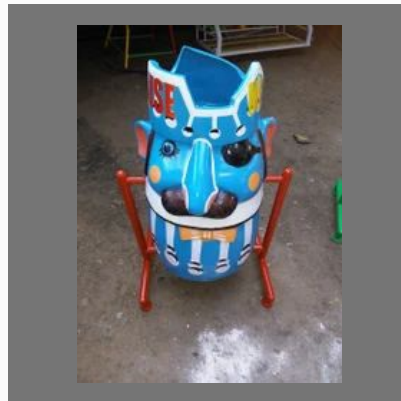

# DUSTBINS

FRP Dustbin - Rabbit

FRP Dustbin - Large (With Stand)

FRP Dustbin - Joker

FRP Dustbin - One Eyed Joker

# MERRY GO ROUND

Merry Go Round - Platform

Merry Go Round - 4 Seater

Merry Go Round - Multi

Merry Go Round - 4 Seater - Duck (Medium)