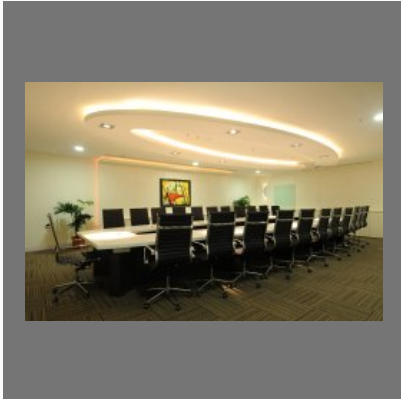

OTHER SERVICES:

Modern Office Interior Service