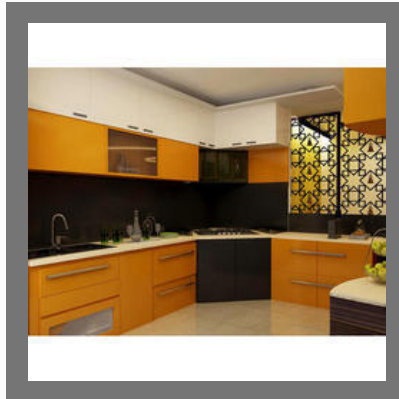

Bungalow Interior Design Service