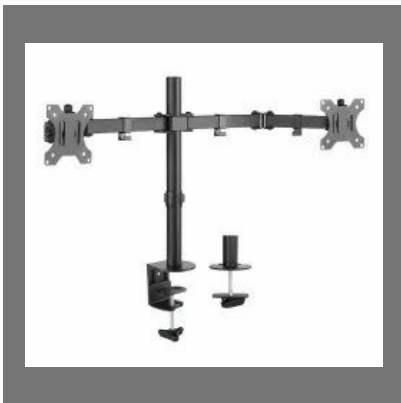

## ADJUSTABLE HEIGHT TABLE

JIN OFFICE Sit To Stand Desk Converter/ Hydraulic Sit Stand Desk Workstation/ Adjustable Workstation

JIN OFFICE Adjustable Desk Converter/ Sit Stand Workstation

JIN OFFICE Manual Height Adjustable Table/ Manual Height Adjustable Desk/ Sit Stand Desk

JIN OFFICE Adjustable Height Table Motorized Heavy Duty / Sit To Stand Electric Desk/ Standing Desk

# MONITOR STAND

JIN OFFICE Economy Gas Spring Single Monitor Mount/ Monitor Stand/ Monitor Arm

JIN OFFICE Dual Monitor Vertical Mount/ Monitor Arm/ Monitor Stand

JIN OFFICE Dual Monitor Mount/ Monitor Arm/ Monitor Stand