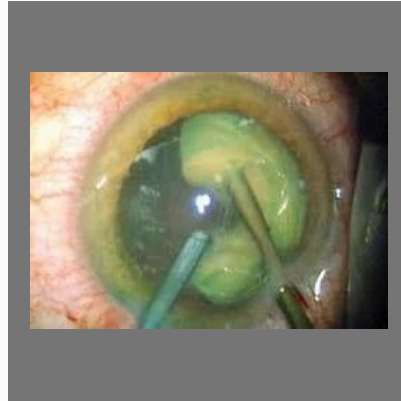

## OTHER SERVICES

Yoga & Alternate Medicine

Micro Phaco Eye Treatment

YAG Laser Iridotomy

Cataract with IOL Implantation