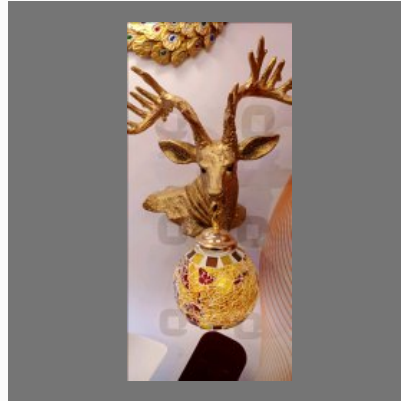

OTHER PRODUCTS:

Wall Light