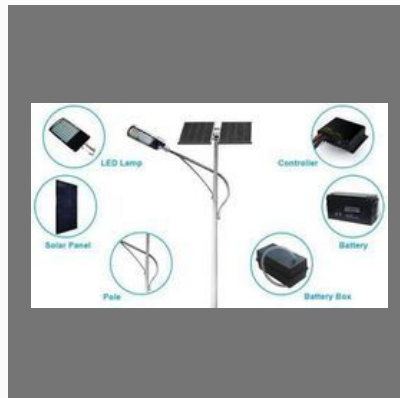

Digital Satellite Receiver

Bajaj LED Downlight

OTHER PRODUCTS:

Fan Blade

Electric Plug

Electric Torch

LED Light

OTHER PRODUCTS:

Electric Mixer Grinder

Solar Street Light

Voltmeter

Electric Fan

OTHER PRODUCTS:

Pump Controller For MCB

Ammeter

Socket