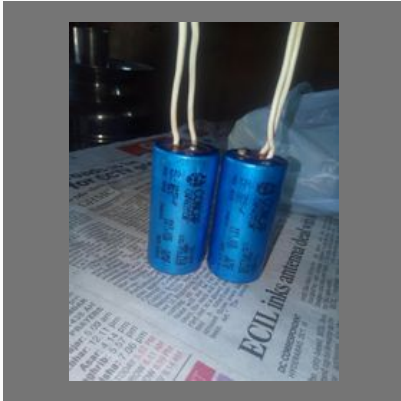

OTHER PRODUCTS:

Capacitor