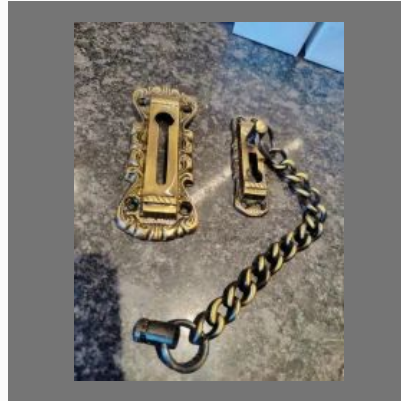

# DOOR LOCK

Godrej Navtal Ultra XI

Half Round Door Handle

Hafele Cylinder Lock

# GODREJ LOCK SOLUTION

Godrej Locks

Godrej Curvo Drawer Lock

Godrej Lockers

## OTHER PRODUCTS:

S S Door Silencer

Brass Safety Door Chain

Ebco Soft Close Hinges