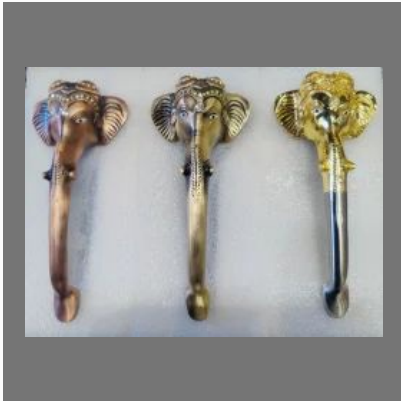

# DOOR HARDWARE

Stainless Steel Antique Door Kit

Ss Door Aldrop

Ganpati Door Handle

Aluminium Tower Bolt