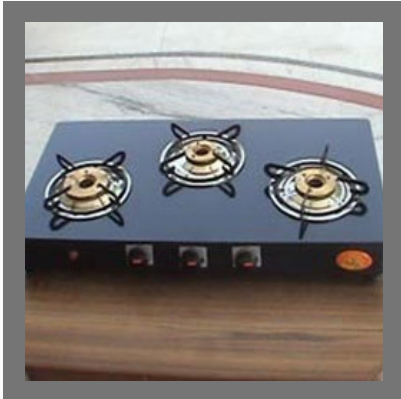

GAS STOVES

Three Burner Gas Stoves
Glass Top