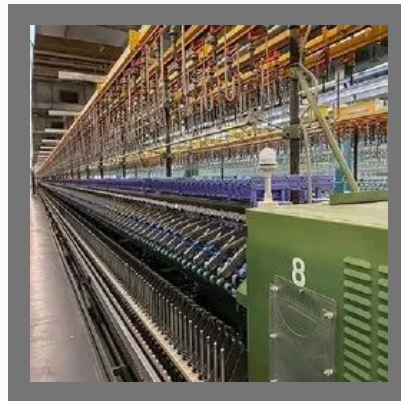

Ring Frame Machine