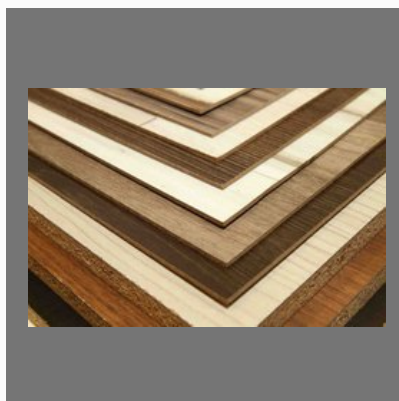

PVC Square Gutter System

OTHER PRODUCTS:

Ladrillos Refractarios Brick

Fly Ash Powder

Fevicol

Laminate

Factsheet

Year of Establishment : 1951