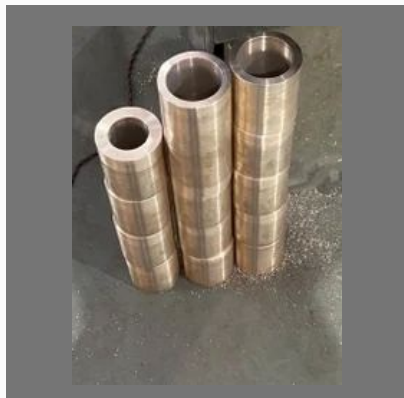

OTHER PRODUCTS:

Aluminum Bronze Bushes