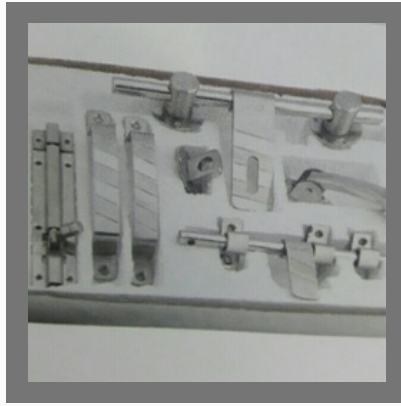

Kanchan Aluminium & Hardware

<https://www.indiamart.com/kanchan-aluminium-hardware/>

OTHER PRODUCTS

Products

Door Kit

Door Kit 3mm

Magnetic Door Catcher

Sofa Leg Bed Fitting

OTHER PRODUCTS:

Door Lock

Door Stoper

U Door Gear Fitting Brass

Door Handles

OTHER PRODUCTS:

Aluminium Square Pipe

Door Handle