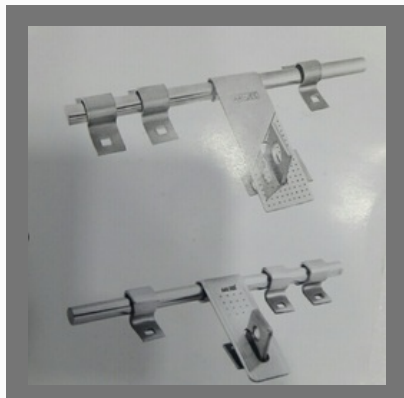

Kanchan Aluminium & Hardware

<https://www.indiamart.com/kanchan-aluminium-hardware/>

OTHER PRODUCTS

Products

Door Kit

Door Kit 3mm

Magnetic Door Catcher

Sofa Leg Bed Fitting

OTHER PRODUCTS:

Door Lock

Door Stoper

U Door Gear Fitting Brass

Door Handles

OTHER PRODUCTS:

Aluminium Square Pipe

Door Handle

Liquid Soap Dispenser

Cabinet Door Handles

Door Handles

Wash Basins

OTHER PRODUCTS:

Curtain Socket

Aluminium Section

Wire Mesh