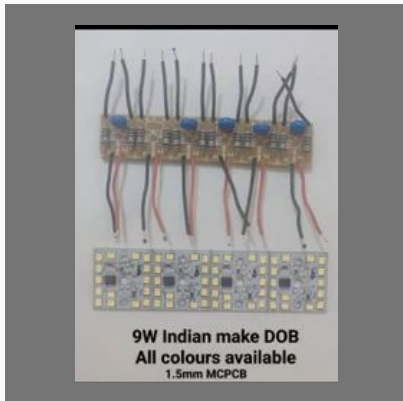

9w gamma dob with spd