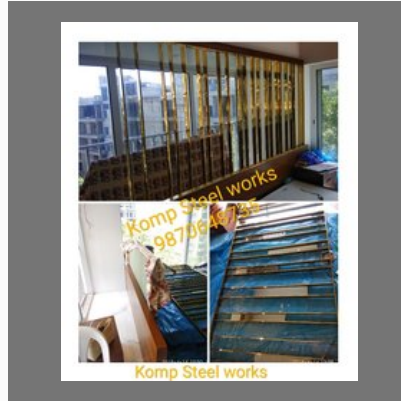

DESIGNING PARTITION GRILL

SS Railing

MS Laser Cut Grill

Brass Fabrication Work

Wall Partition gold finish

RAILING FABRICATION SERVICE

Railing Fabrication Service

SS Balcony Glass Railing

SS Balcony Glass Railing

OTHER PRODUCTS:

L Corner Sofa Steel Leg

SS Folding Table

SS Glass Railing

SS T Patti PVD Profile

Factsheet

Year of Establishment : 2016