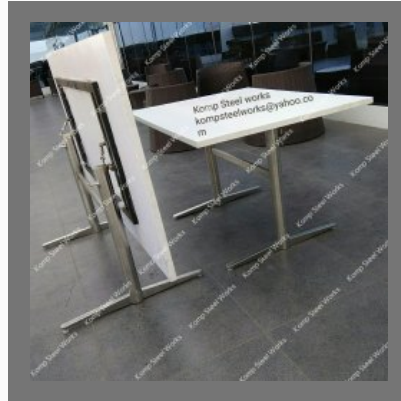

SS Folding Table