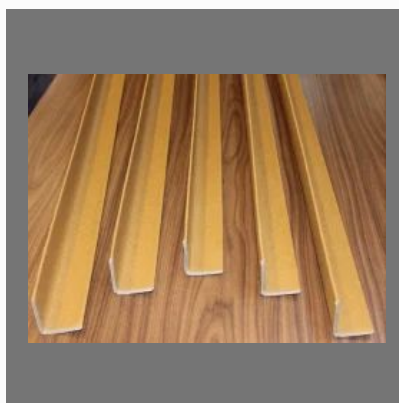

## OTHER PRODUCTS:

20 Ltr Ms Drums Paint Storage

Conipail Bucket

Paper Edge Protector

Paper Edge Protector