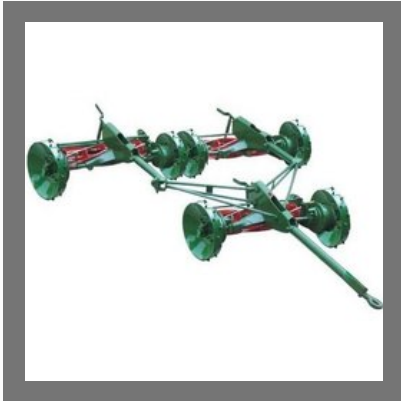

Leo Earth Auger 3.2 HP / 63
CC

Leo Earth Auger 3.5 HP / 68
CC

Leo Earth Auger 4.2 HP / 82
CC

GANG MOWER

Agriculture Gang Mower

Tractor Driven Gang Mower

Gang Mower

POWER TILLER

Power Tiller

Honda Rotary Tiller

BCS Tiller

OTHER PRODUCTS:

Electric Grass Cutting Machine

Brush Cutter 3T Blade Part

Vanfog Fogging Machine

8.0 kg Brush Cutter