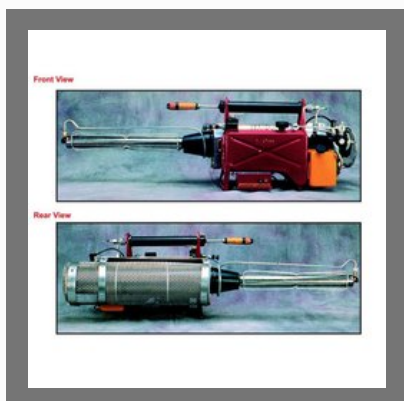

Power Tiller

Honda Rotary Tiller

BCS Tiller

OTHER PRODUCTS:

Electric Grass Cutting Machine

Brush Cutter 3T Blade Part

Vanfog Fogging Machine

8.0 kg Brush Cutter