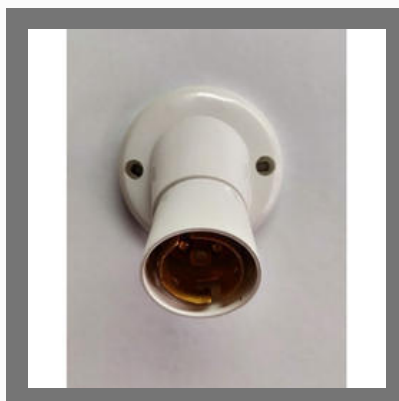

ELECTRICAL PLUG

2 Pin Electrical Plug

Power Electrical Plug

3 Pin Electrical Plug

Male Electrical Plug

INDICATOR SWITCH

Modular Indicator Lamp

6 Amp Modular Indicator Lamp

Fuse Indicator Switch

White Indicator Switch

ELECTRICAL SOCKET

Modular Electrical Socket

Electric Socket Board

Power Electrical Socket

OTHER PRODUCTS:

6 Amp Electrical Switch

White Electrical Plug

3 Pin Top

16Amp Pin Top

OTHER PRODUCTS:

Anchor Fan Regulator

White Fan Regulator

16Amp Modular Switch

Angel Bulb Holder