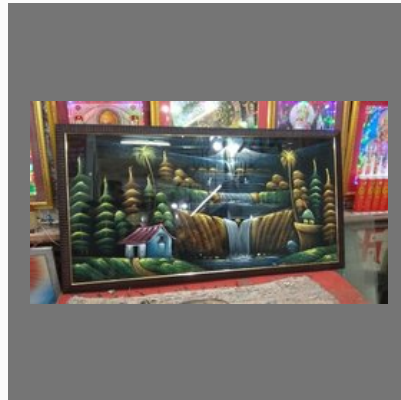

RELIGIOUS PHOTO FRAMES

Sai Baba Photo Frame

Leadar Photo Frames

Sai Baba Photo Frame

Guru Nanak Photo Frame

WALL PAINTINGS

Ready Made Sceneries

7 Horse Painting Photo Frames

Wall Paintings Frames

Designer Velvet Wall Paintings

FANCY PHOTO FRAMES

Wall Mirror Fancy

PHOTO FRAME A4

Dual Photo Frame

Glass Photo Frame

FANCY WALL MIRROR

Wall Mirror Aluminium Frame

Wall Mirror Fancy Mirrors

Wall Mirror

Wall Mirrors Fancy Mirrors

OTHER PRODUCTS:

Lighting Photo Frame

Pinhead Window Glass

Sant Hirdaram Sahib Photo Frame

Fabric Designer Velvet Wall Paintings

OTHER PRODUCTS:

Dual Glass Photo Frame

Wall Mirror with Aluminium Frame

Glass Shelf

Corner Shelf

Factsheet

Nature of Business