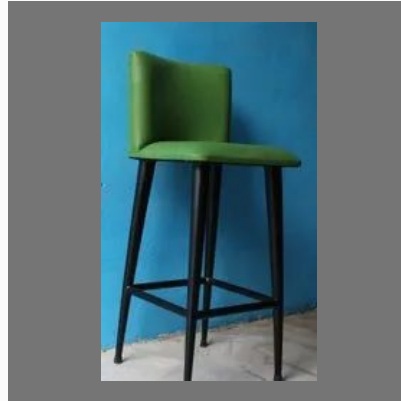

## WOODEN CHAIR

Brown Leather Solid Wood  
Bench

Carving Design Bar Chair  
Solid Wood With Rexine  
Cushion

Safety Beech Wooden Baby  
High Chairs

Designer Bar Stool Chair

## BAR FURNITURE

Wooden Top Tolix Chair

Stylish Bar Chair

Tractor Seat Bar Stool

Brown Wooden Bar Chair

## DINING CHAIR

Modern Restaurant Wooden Chair

Mid Back Bar Iron Chair

Blue Iron Frame With Wooden Top Cafeteria Chair

Cafe Logo Metal Chair With Wooden Top

# INDUSTRIAL FURNITURE

4 Seater Dining Table With Chair

Vintage Industrial Bench

Industrial Vintage Benches

Industrial Bench With Wooden Top