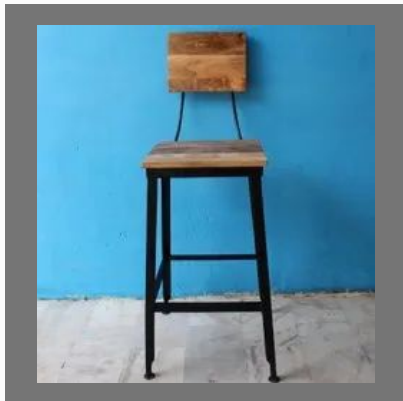

Wooden Bar Chairs Without
Armrest