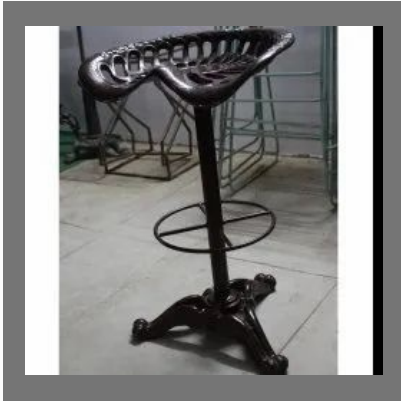

## WOODEN CHAIR

Brown Leather Solid Wood  
Bench

Carving Design Bar Chair  
Solid Wood With Rexine  
Cushion

Safety Beech Wooden Baby  
High Chairs

Designer Bar Stool Chair

## BAR FURNITURE

Wooden Top Tolix Chair

Stylish Bar Chair

Tractor Seat Bar Stool

Brown Wooden Bar Chair

## DINING CHAIR

Modern Restaurant Wooden Chair

Mid Back Bar Iron Chair

Blue Iron Frame With Wooden Top Cafeteria Chair

Cafe Logo Metal Chair With Wooden Top

# INDUSTRIAL FURNITURE

4 Seater Dining Table With Chair

Vintage Industrial Bench

Industrial Vintage Benches

Industrial Bench With Wooden Top