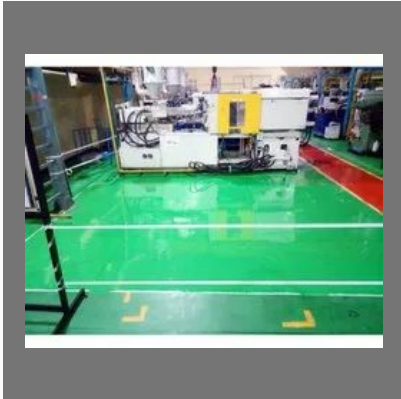

FLOORING SERVICES

Epoxy Floor Coating Services