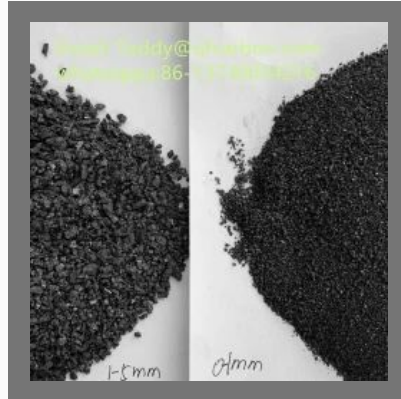

High Graphite Granule