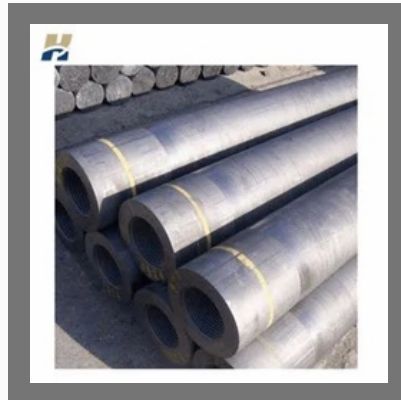

Graphite Nipple