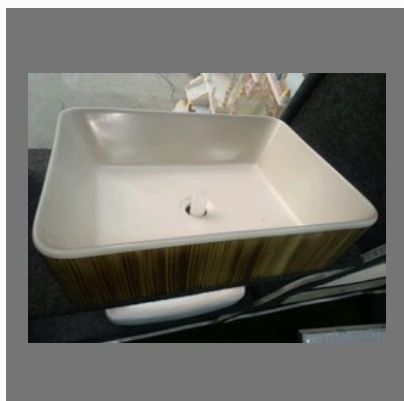

Stylish wash basin

Handicraft marble temple

Sink

OTHER PRODUCTS:

Traditional temple

Green Granite

Black Granite

Brown Granite

OTHER PRODUCTS:

Designing Granite

Wash Basin

Wash Basin

Toilet Seats

OTHER PRODUCTS:

Marbles

White Tiles