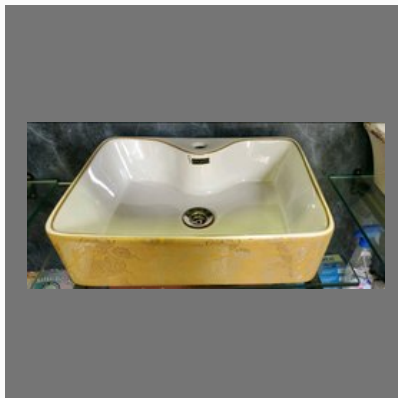

OTHER PRODUCTS:

Wash Basin