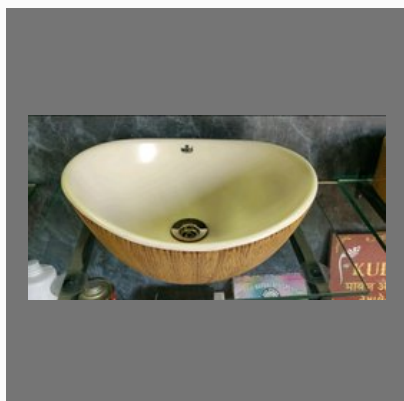

OTHER PRODUCTS:

Wash Basin