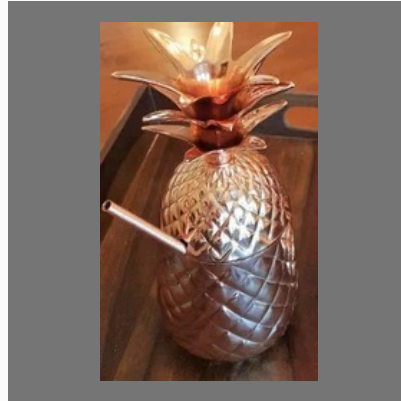

# LOOM LORI2

Our Product Range

Loom Lori

Loom Lori

Loom Lori

Loom Lori

## COPPER UTENSILS

Copper Moon Thali Set

Pineapple Copper Mug

Copper Mug Antique Finish

Copper Hammered Mugs