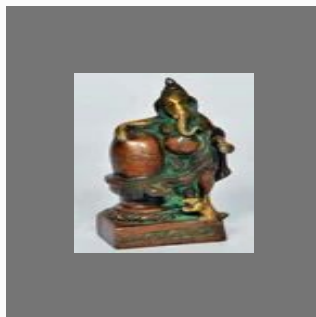

# LA Bellus

<https://www.indiamart.com/labellus/>

Labellus deal in Vito **Flooring, Wallpapers, Blinds and Turf**. We offer a wide range of Copper, Brass, Wooden and Aluminium ware, Carpets, Rugs and accessories. We also do customisation of decorative products.