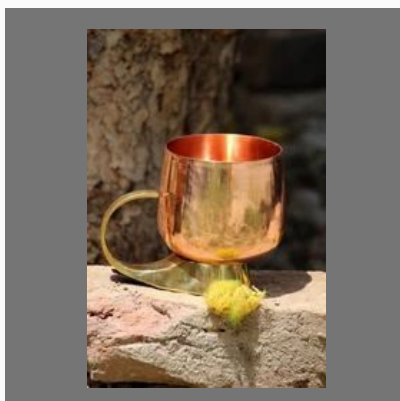

## OTHER PRODUCTS:

3 Handi Set With Tray

Cutlery

Loom Lori

Copper Mug On Brass Base