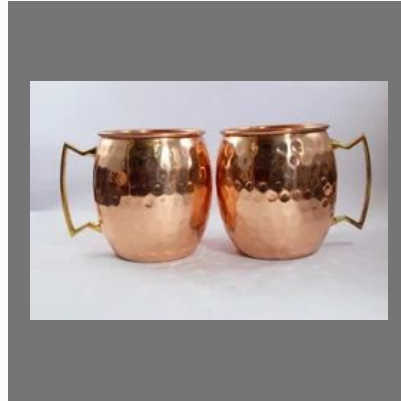

## COPPER UTENSILS

Copper Moon Thali Set

Pineapple Copper Mug

Copper Mug Antique Finish

Copper Hammered Mugs