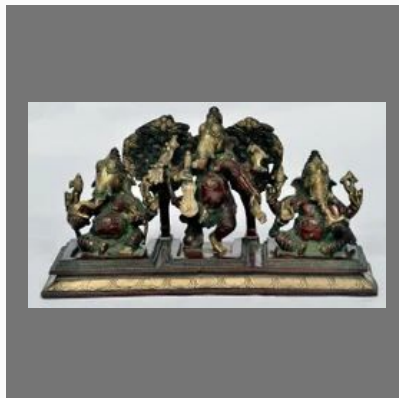

Lord Ganesha