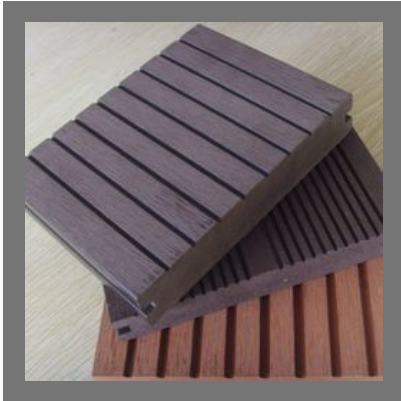

Lifetime WPC Board

Hettich Telescopic Channel 10 Inch

5il 89761 90Cm Hood
Blaupunkt (Hettich)

Greenlam Mica Laminate

OTHER PRODUCTS:

Hettich Sliding Door Fitting

Exterior Cladding

Laminated Doors