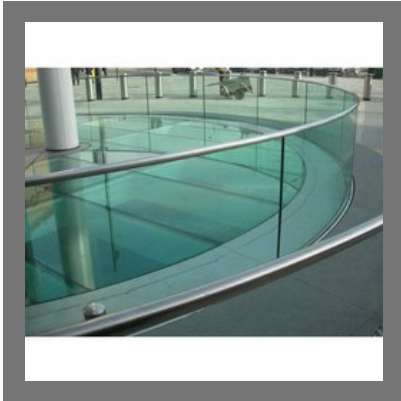

LAMINATED GLASS

Bending Toughened Glass