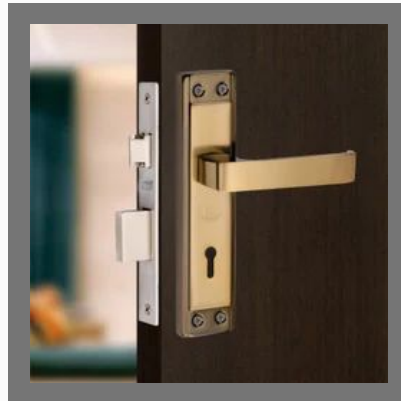

For more information, please visit

<https://www.indiamart.com/laxmimetal-works/profile.html>

DOOR LOCK

Mortise Lock Set

Mortise Lock

Mortise Lock

Mortise Lock

DOOR HANDLE

Door Pull Handle

Mortice Lock

Door Pull Handle

Door Pull Handle

MORTISE LOCK

Black Stainless Steel Mortise Door Lock

Stainless Steel Mortise Handle Lock

Polished Door Mortise Handle Lock

3 Pin Brass Mortise Door Lock

SAFETY PADLOCKS

65mm Round Safety Padlock

Stainless Steel Safety Padlocks

laxmi atoot ultra Padlock

Pad Lock 65 Mm

WALL HANGER

5 Inch Wall Mounted Wall Hanger

8 pin Stainless Steel Wall Mounted Hanger

8 hook Stainless Steel Wall Cloth Hanger

6 Pin Wall Hanger

TOWER BOLT

Stainless Steel Tower Bolt

4 Inch Aluminium Tower Bolt

Rim Latch Locks

OTHER PRODUCTS: