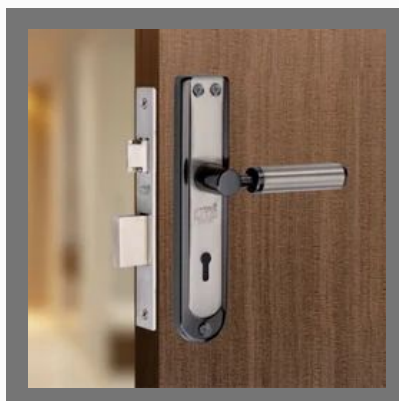

Laxmi Mortise Locks