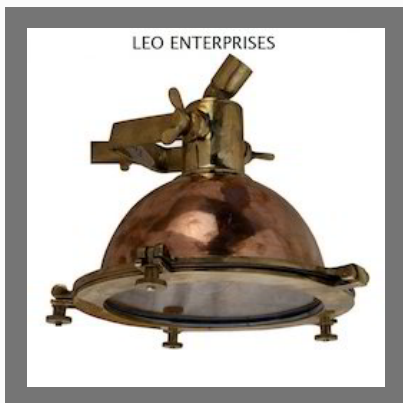

For more information, please visit

<https://www.indiamart.com/leoenterprises-mumbai/profile.html>

METAL ART

6 Feet Tall Scrap Metal Art
Ganesha Sculpture

Mary Statue

Bird Mural

Abstract Metal Wall Art

RARE ORIGINAL NAUTICAL VINTAGE ANTIQUE MARINE ITEMS LIGHTS

Original Marine Vintage Antiques Ring Bells

Original Marine Vintage Antique Ring Bells

Nautical Vintage Marine Brass & Copper Spot Light

Vintage Marine Brass Passage Light & Deflector Cover

WROUGHT IRON CHANDELIERS