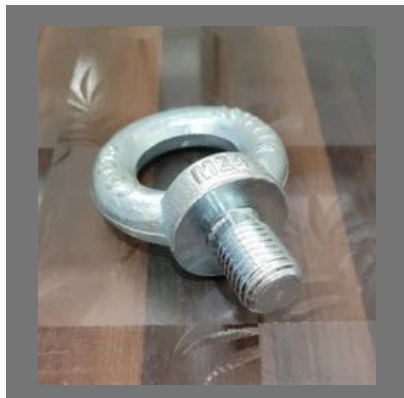

We also offer Eye Hooks, Hoist Hooks, Turnbuckles, D - Shackles, Bow Shackles, Ratchet Lever Hoist, Ratchet Load Binders, Swivel Hoist Rings, Rotating Eye Bolts, Turnbuckles, Lifting Chains, Chain Shorteners, Grab Hooks, Lashing Chains, Lashing Hooks, Choke Hooks, Shank Hooks, Self Locking Hooks, Plate Lifting Clamps, Eye Bolts, Electric Chain Hoists.

For more information, please visit

<https://www.indiamart.com/liftmoveenterprise-vadodara/profile.html>

OTHER PRODUCTS:

Cast Iron Forged Turnbuckle Set

Carbon Steel Forged Turnbuckle

Stainless Steel Lifting Hook

Heavy Duty Swivel Eye Hook

OTHER PRODUCTS:

Carbon Steel Lifting Eye Bolt

Red Swivel Eye Bolt

Mild Steel Vertical Plate Lifting Clamp

Horizontal Plate Lifting Clamp

OTHER PRODUCTS:

Mild Steel D Shackle

Alloy Steel D Shackle

Mild Steel Wire Rope Clamp Set

8mm Mild Steel Wire Rope Clamp

OTHER PRODUCTS:

Mild Steel G Master Link

Green Polyester Ratchet Lashing Belt

3 Inch Swivel Hoist Ring

Cast Iron Bow Shackle