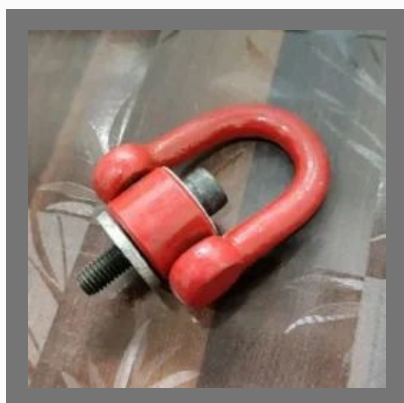

About Us

Lift & Move Enterprise offers a wide range of Industrial Lifting & Rigging Solutions right from Forged Eye Bolts to Chain Hoists, Our Product range includes Polyester Webbing Slings, Polyester Round Slings, One Way Webbing Slings, Ratchet Lashings, One Way Lashings, and almost every product that is used below crane hook for Lifting and Rigging for Heavy Loads.

Heavy Duty Swivel Eye Hook

OTHER PRODUCTS:

Carbon Steel Lifting Eye Bolt

Red Swivel Eye Bolt

Mild Steel Vertical Plate Lifting Clamp

Horizontal Plate Lifting Clamp

OTHER PRODUCTS:

Mild Steel D Shackle

Alloy Steel D Shackle

Mild Steel Wire Rope Clamp Set

8mm Mild Steel Wire Rope Clamp

OTHER PRODUCTS:

Mild Steel G Master Link

Green Polyester Ratchet Lashing Belt

3 Inch Swivel Hoist Ring

Cast Iron Bow Shackle

OTHER PRODUCTS:

Small Portable Magnetic Lifter

Cast Iron Manual Strapping Tensioner

Safety Lock Snap Hook

multi leg Steel Wire Rope

Factsheet

Year of Establishment : 2017

Nature of Business : Exporter and Wholesaler