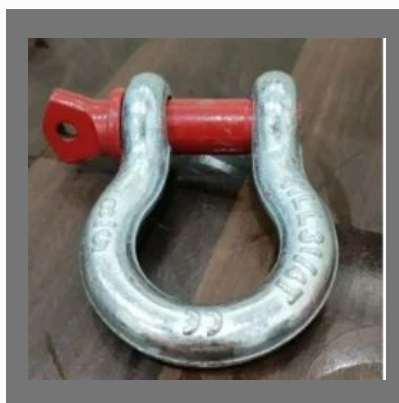

About Us

Lift & Move Enterprise offers a wide range of Industrial Lifting & Rigging Solutions right from Forged Eye Bolts to Chain Hoists, Our Product range includes Polyester Webbing Slings, Polyester Round Slings, One Way Webbing Slings, Ratchet Lashings, One Way Lashings, and almost every product that is used below crane hook for Lifting and Rigging for Heavy Loads.

Heavy Duty Swivel Eye Hook

OTHER PRODUCTS:

Carbon Steel Lifting Eye Bolt

Red Swivel Eye Bolt

Mild Steel Vertical Plate Lifting Clamp

Horizontal Plate Lifting Clamp

OTHER PRODUCTS:

Mild Steel D Shackle

Alloy Steel D Shackle

Mild Steel Wire Rope Clamp Set

8mm Mild Steel Wire Rope Clamp

OTHER PRODUCTS:

Mild Steel G Master Link

Green Polyester Ratchet Lashing Belt

3 Inch Swivel Hoist Ring

Cast Iron Bow Shackle

OTHER PRODUCTS:

Small Portable Magnetic Lifter

Cast Iron Manual Strapping Tensioner

Safety Lock Snap Hook

multi leg Steel Wire Rope

Factsheet

Year of Establishment : 2017

Nature of Business : Exporter and Wholesaler