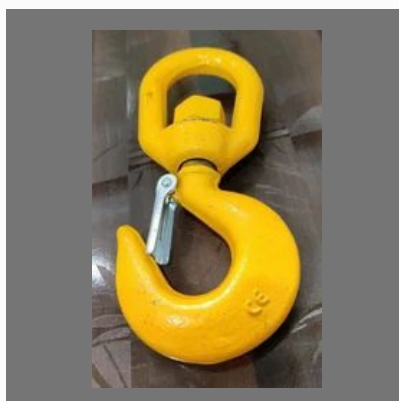

About Us

Lift & Move Enterprise offers a wide range of Industrial Lifting & Rigging Solutions right from Forged Eye Bolts to Chain Hoists, Our Product range includes Polyester Webbing Slings, Polyester Round Slings, One Way Webbing Slings, Ratchet Lashings, One Way Lashings, and almost every product that is used below crane hook for Lifting and Rigging for Heavy Loads.

For more information, please visit

<https://www.indiamart.com/liftmoveenterprise-vadodara/profile.html>

OTHER PRODUCTS:

Cast Iron Forged Turnbuckle Set

Carbon Steel Forged Turnbuckle

Stainless Steel Lifting Hook

Heavy Duty Swivel Eye Hook

OTHER PRODUCTS:

Carbon Steel Lifting Eye Bolt

Red Swivel Eye Bolt

Mild Steel Vertical Plate Lifting Clamp

Horizontal Plate Lifting Clamp

OTHER PRODUCTS:

Mild Steel D Shackle

Alloy Steel D Shackle

Mild Steel Wire Rope Clamp Set

8mm Mild Steel Wire Rope Clamp

OTHER PRODUCTS:

Mild Steel G Master Link

Green Polyester Ratchet Lashing Belt

3 Inch Swivel Hoist Ring

Cast Iron Bow Shackle