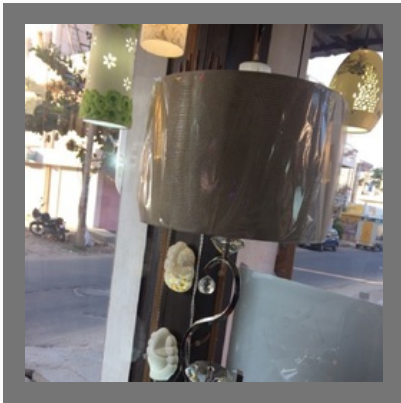

Lighting Empire

<https://www.indiamart.com/lighting-empire/>

OTHER PRODUCTS

Products

Chandelier

Chandelier

Hanging Light

Wooden Hanging Light

OTHER PRODUCTS:

Wipro LED Tube Light

Wipro CFL Bulbs

Round Shape Hanging Light

Factsheet

Nature of Business

:Wholesale Supplier

CONTACT US