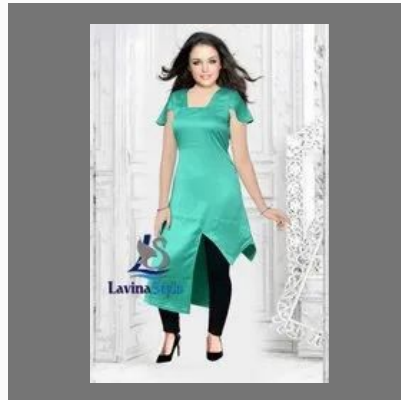

Ladies Stylish Short Dress

NEW ITEMS

Ladies Designer Kurti

Ladies Designer White Kurti

Ladies Designer Kurti

Ladies Designer Kurti

OTHER PRODUCTS:

Ladies Red Casual Wear Kurti