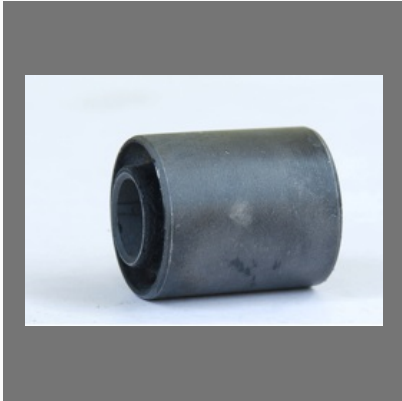

RUBBER MOULDED PRODUCTS

Silent Block Bushes