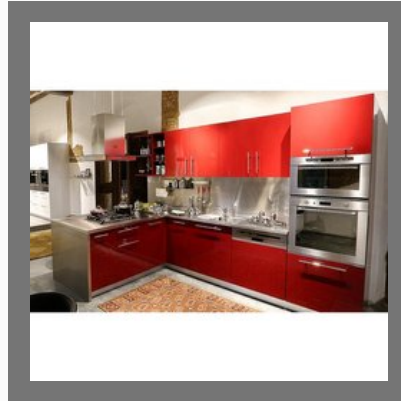

Modular Kitchen