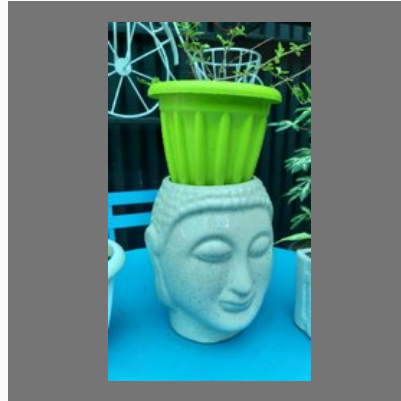

## OTHER PRODUCTS:

Wall Designing

Couple Jhoola

Flower Stand

Outdoor Furniture

## OTHER PRODUCTS:

Cane Jhoola

Pot Stand

Designer Mirror

Wall Hanging Watch