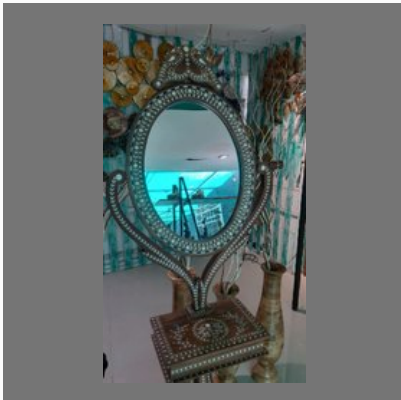

## OTHER PRODUCTS:

Cane Jhoola

Pot Stand

Designer Mirror

Wall Hanging Watch