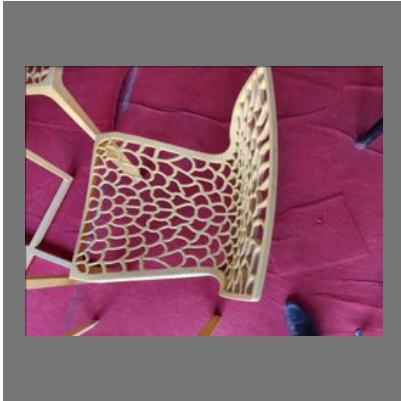

# M D Engineering & Art

<https://www.indiamart.com/m-d-engineering-art/>

**OTHER PRODUCTS**

Products

Rose Flower Pot Stand

Cycle Rose Flower Pot Stand

Outdoor Furniture

Blue Garden Table

## OTHER PRODUCTS:

Blue Garden Chair

Garden Swing

Yellow Chair

Black Hanging Swing