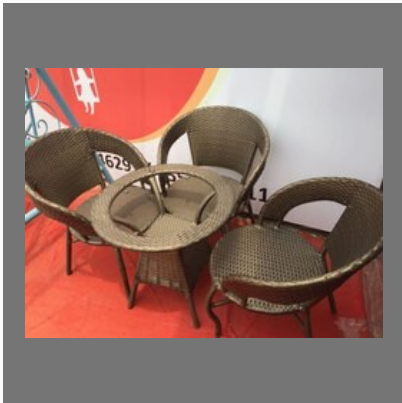

# M D Engineering & Art

<https://www.indiamart.com/m-d-engineering-art/>

**OTHER PRODUCTS**

Products

Rose Flower Pot Stand

Cycle Rose Flower Pot Stand

Outdoor Furniture

Blue Garden Table

## OTHER PRODUCTS:

Blue Garden Chair

Garden Swing

Yellow Chair

Black Hanging Swing

## OTHER PRODUCTS:

Decorative Item

Toy Car

Wall Decor

Stand