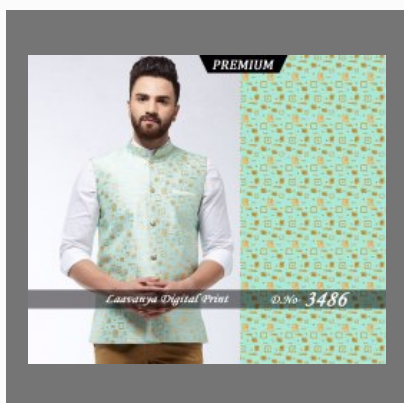

Cotton Silk Fabric-Modi Koti