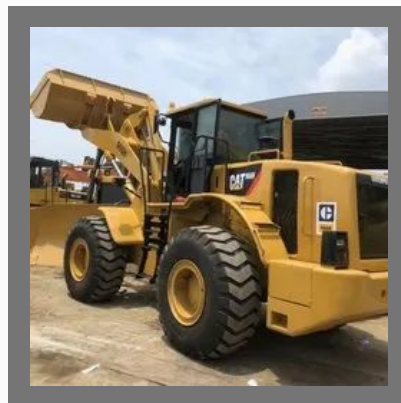

## CONSTRUCTION EQUIPMENT

Used Road Roller L And T

L Ans T Case 770 Used

Company

Backo Loader

Used Scania tipper Trucks

Used sml isuzu tipper

## HYDRA CRANES

Used Hydra Crane

Used Catterpillar Wheel Loader

Used KOMASTU Bulldozer  
D155

Used Catterpillar Bulldozer

# AJAX FIORI CONCRETE MIXER MACHINE RENTAL SERVICE

Used Force Truck

Used Ajax Fiori

Used JCB 3DX

Used Stone Crusher Plant