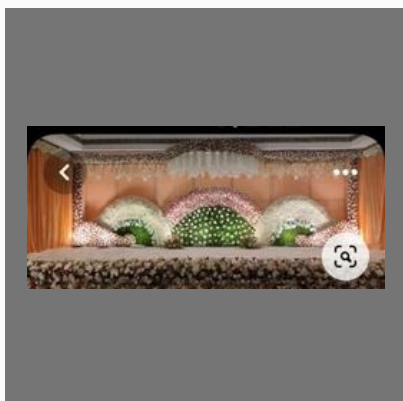

Wedding Stage Decorator