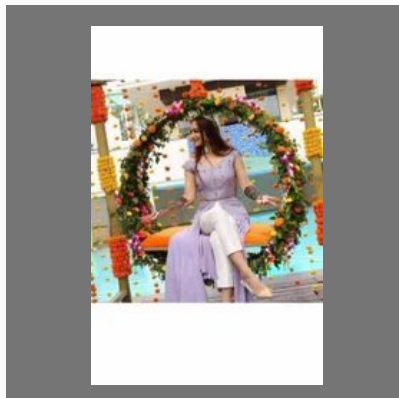

Wedding Mandap Decoration