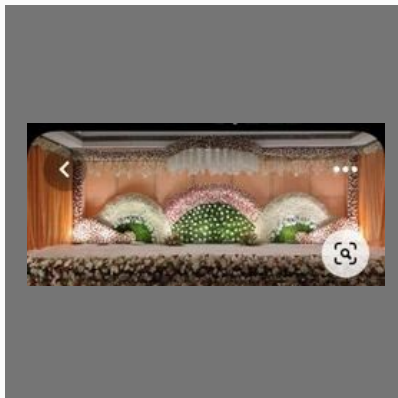

Wedding Stage Decorator