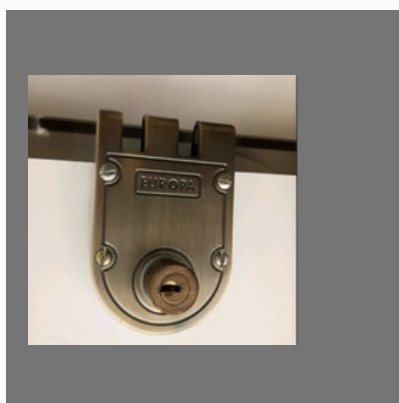

## OTHER PRODUCTS:

Hangers

Plywood

Cupboard Handle

Europa Door Lock Set