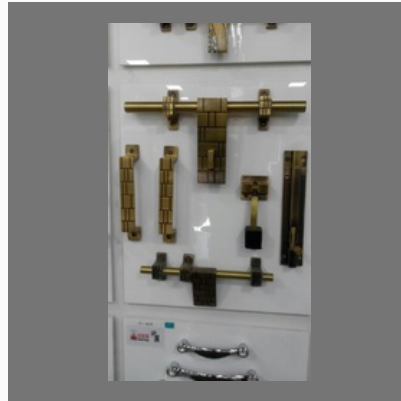

## OTHER PRODUCTS:

Stainless Steel Cupboard Handles

Bathroom Fittings

Stone Door Pull Handle

Brass Door Handle